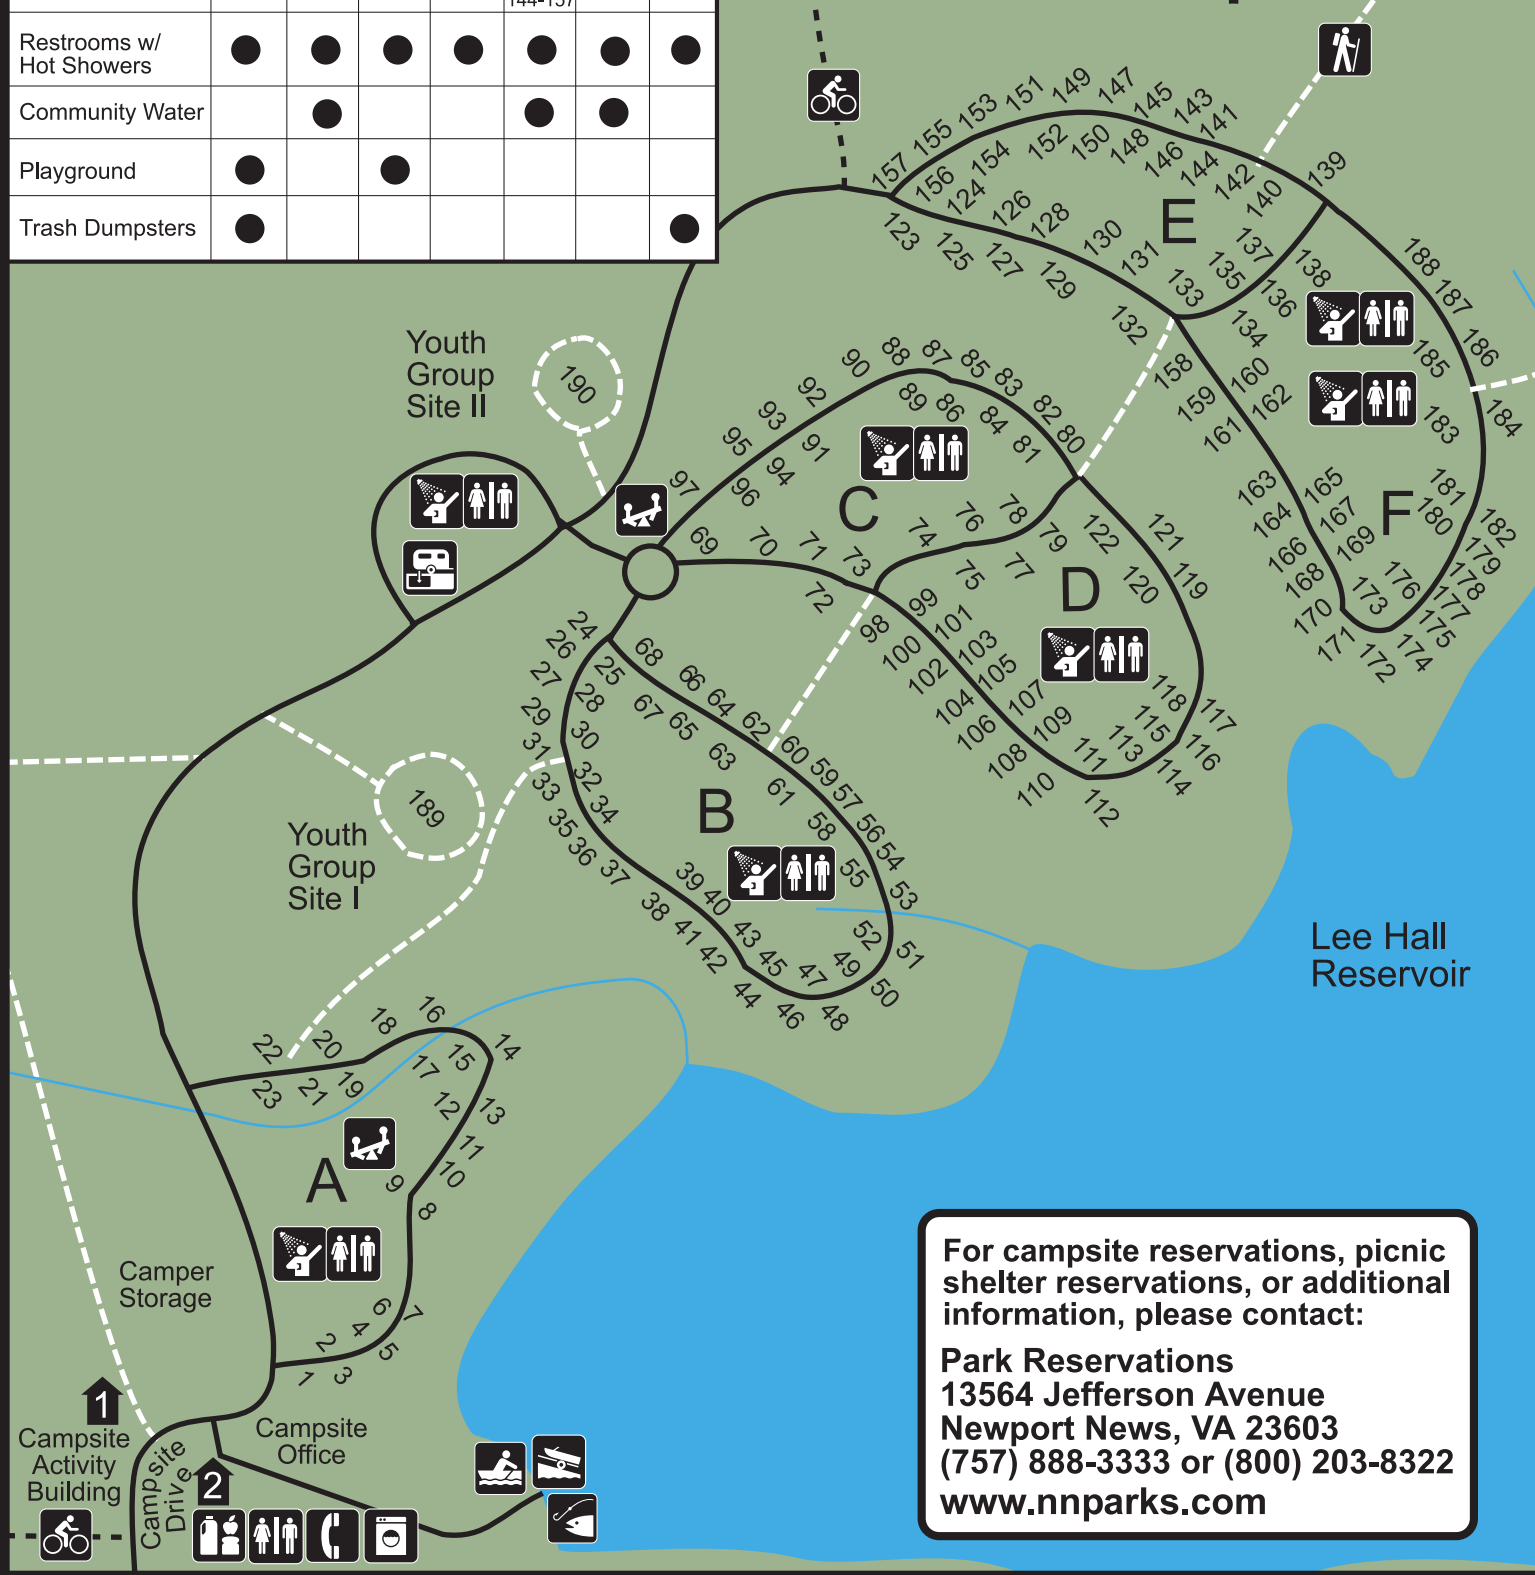

Campsite Facilities:

	A-Loop	B-Loop	C-Loop	D-Loop	E-Loop	F-Loop	Sani Station
Electricity/Water	●	●	●	●			●
Electricity Only					133-143	●	
No Utilities					123-132 144-157		
Restrooms w/ Hot Showers	●	●	●	●	●	●	●
Community Water		●			●	●	
Playground	●		●				
Trash Dumpsters	●						●

Newport News Park Campground Site Map