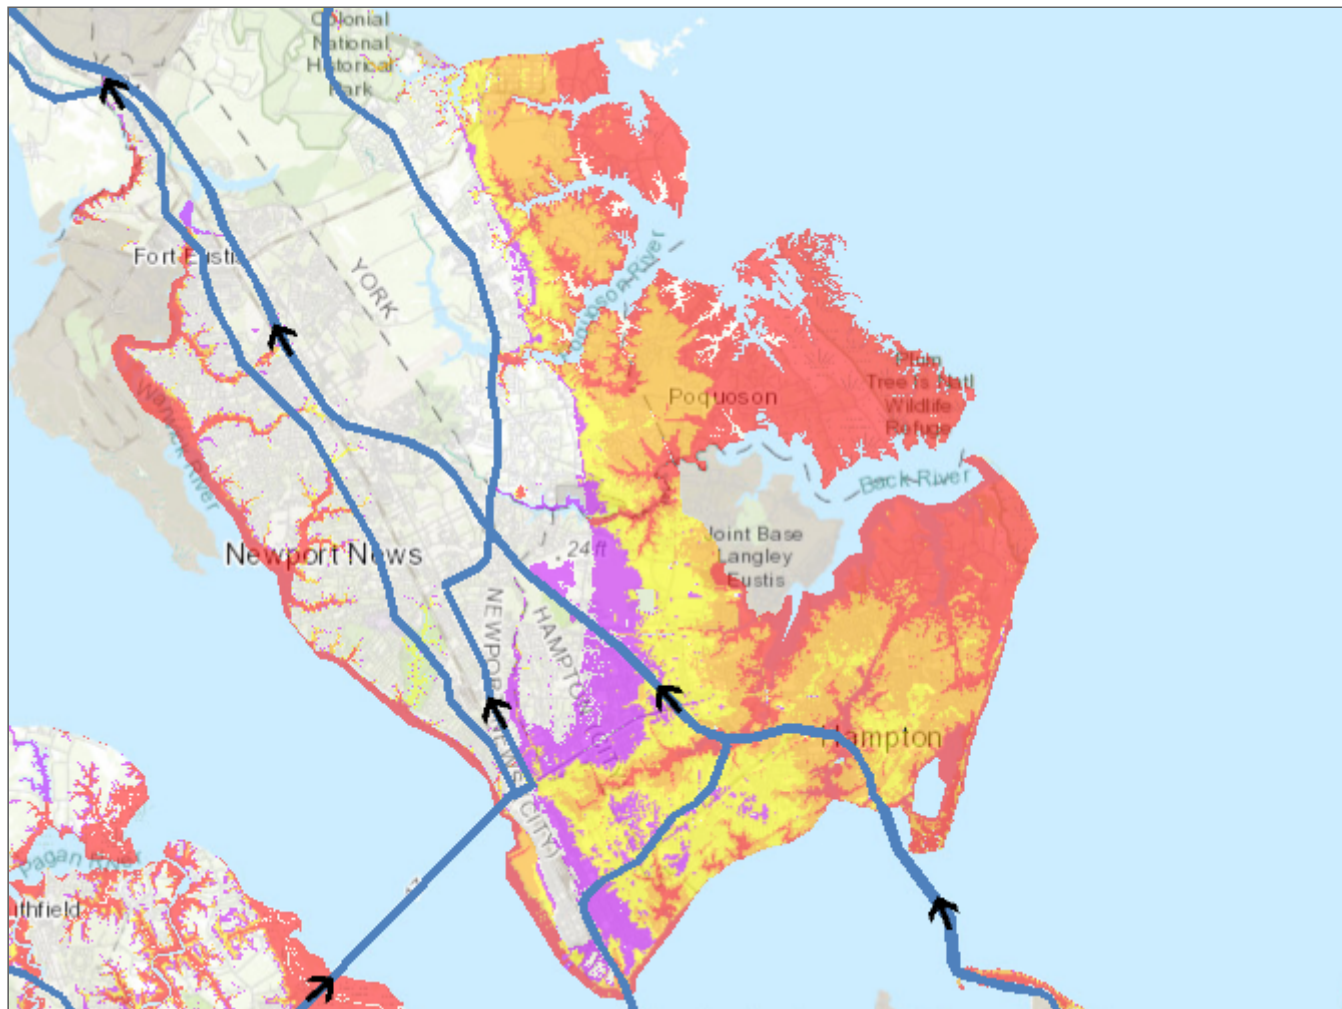

Virginia Hurricane Storm Surge webmap

Listen to local emergency officials for evacuation instructions.

VITA, Esri, HERE, Garmin, Intermap, USGS, NGA, EPA, USDA, NPS